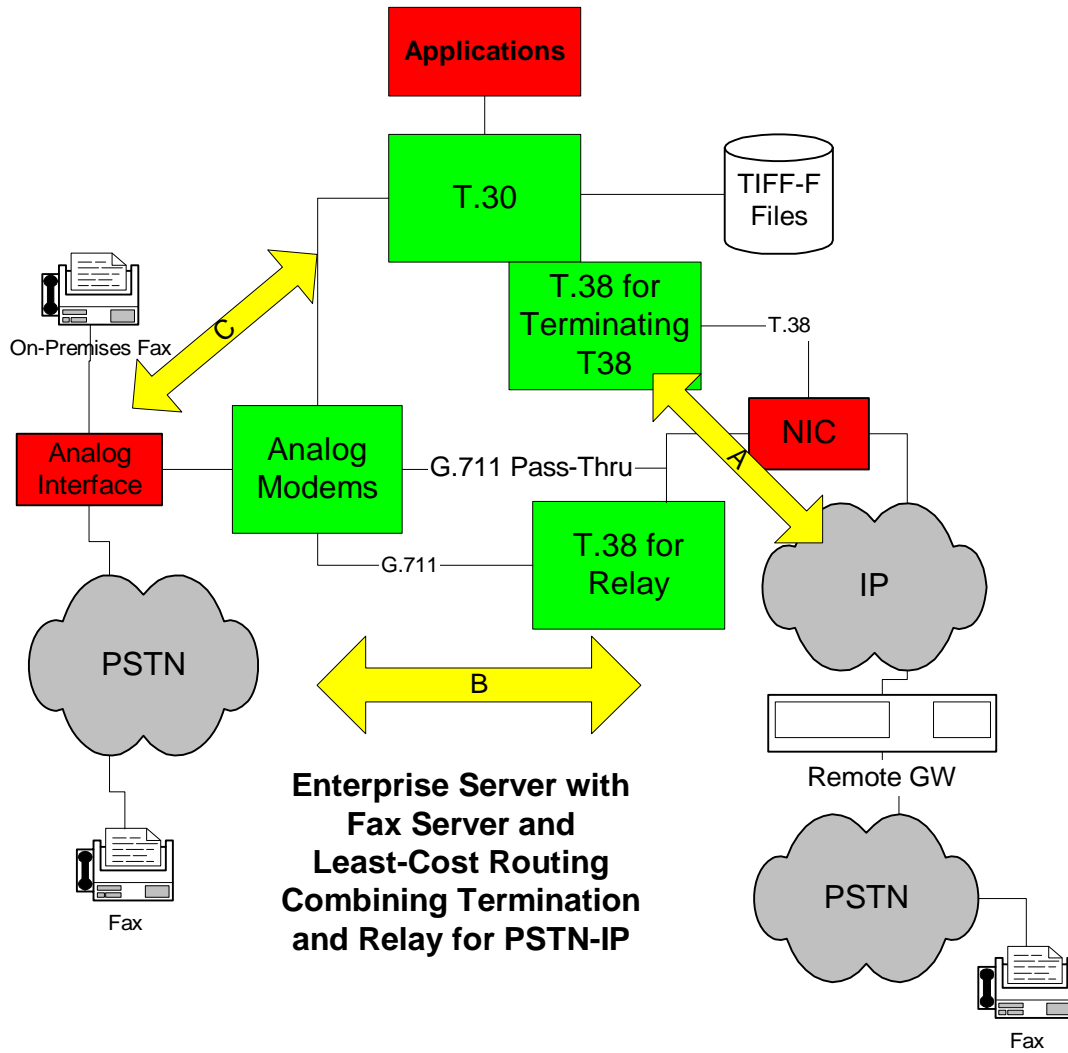

# The Fax Triangle

**Fax Triangle supports the following functions (or sides to the Triangle):**

- T.38 (IP) fax send-receive (side **A**),
- T.38 fax relay (side **B**).
- PSTN (analog) fax send-receive (side **C**)